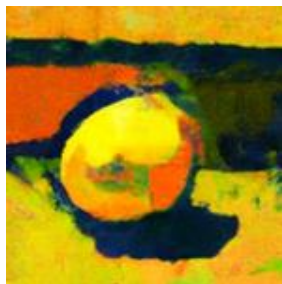

The background consists of horizontal stripes of various colors including dark blue, green, orange, and yellow. The stripes have a textured, painterly appearance. In the lower center, there is a small, stylized globe icon with a yellow and orange color scheme.

WHY

The background consists of horizontal stripes of various colors including dark blue, yellow, orange, green, and purple. The stripes have a textured, painterly appearance. A small globe icon is visible in the lower center of the image.

WHY

Problém + Riešenie = 

Ako začať?

The background consists of horizontal stripes of various colors including dark blue, green, orange, and yellow. The stripes have a textured, painterly appearance. A small globe icon is visible in the lower center of the image.