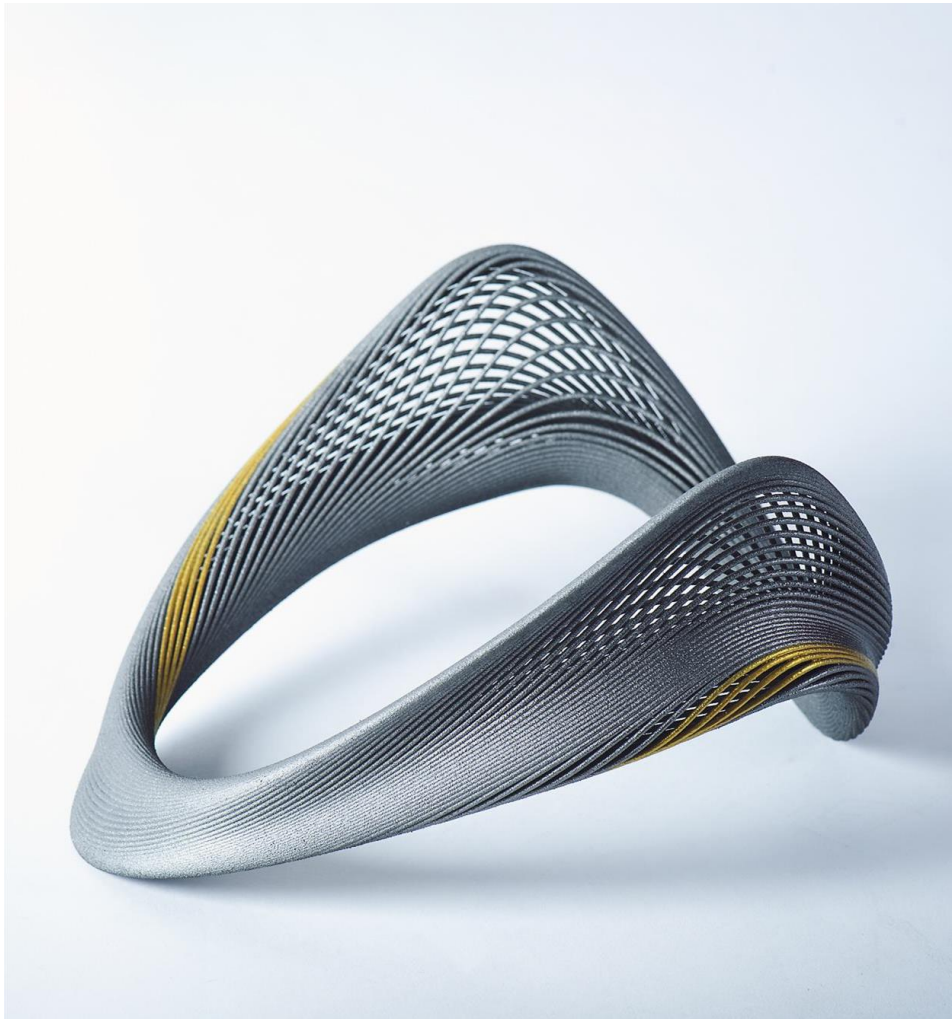

The background consists of horizontal stripes of various colors including dark blue, green, orange, and yellow. The stripes have a textured, painterly appearance. In the lower center, there is a small, stylized globe icon with a yellow and orange color scheme.

WHY

The background consists of horizontal stripes of various colors including dark blue, yellow, orange, green, and purple. The stripes have a textured, painterly appearance. A small globe icon is visible in the lower center of the image.

WHY

Problém + Riešenie = 

Ako začať?

The background consists of horizontal stripes of various colors including dark blue, green, orange, and yellow. The stripes have a textured, painterly appearance. A small globe icon is visible in the lower center of the image.